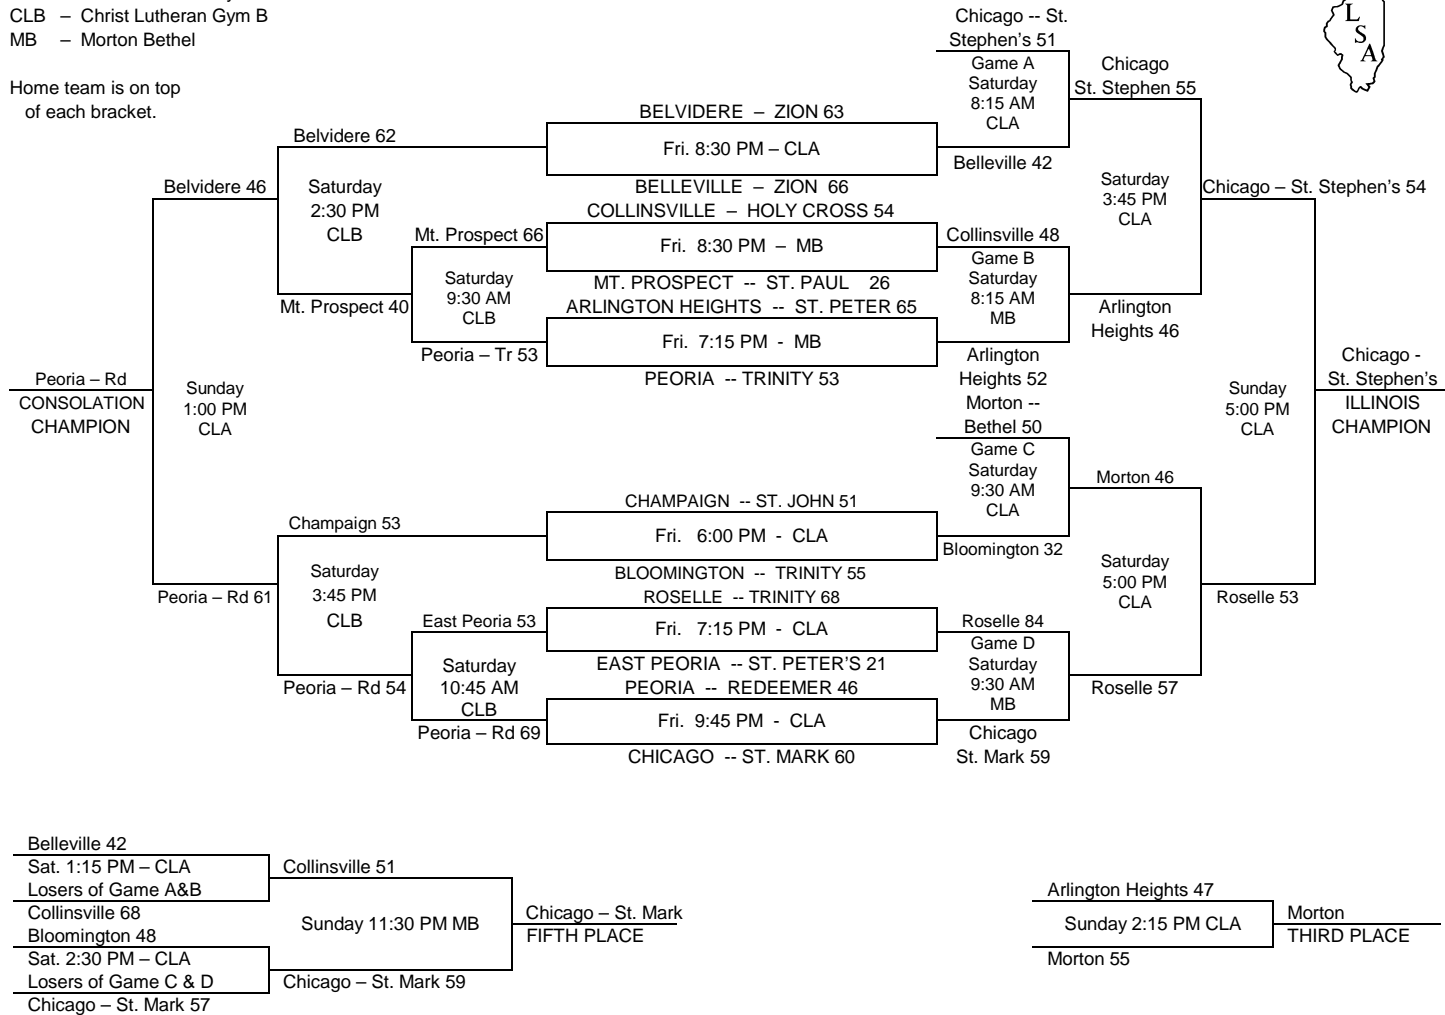

GYM CODES

2007 HIGH SCHOOL VARSITY STATE BASKETBALL CHAMPIONSHIP

CLA - Christ Lutheran Gym A
 CLB - Christ Lutheran Gym B
 MB - Morton Bethel

Home team is on top
 of each bracket.

PLEASE NOTE: March 11th is Day-Light Saving Time. Set your clocks ahead one hour Saturday night/Sunday morning.